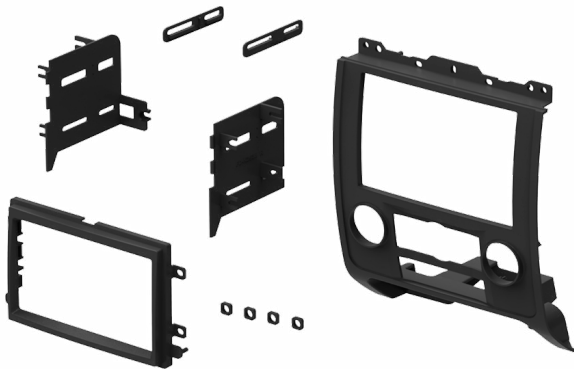

FM-K0811DDB

BLACK

FM-K0811DDS

SILVER

2008-2011

Ford
Mercury
Mazda

(For Vehicle Specifics See Pg 44)
FM-K0811DDB S # 221
FM-K0811DDS S # 222

- Soft Texturized Rubber Coated High Grade ABS Plastic
- Specially Designed Patent Pending Side Mount Brackets
- Precise Contour to Match Factory Dashboard
- Provides Custom Radio Install Appearance
- Specifically Designed for Double DIN or Two Single DIN Units
- Illustrated Instructions for Easy Installation
- All Necessary Hardware Included

Harness:

FD-45520 / FD-5521M

Antenna Adapter:

CHR-A16 / CHR-A17