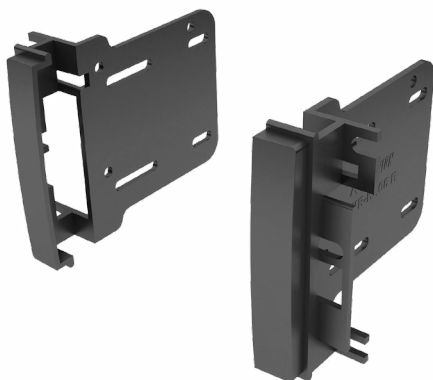

**Harness:**

CHR-1638 / CHR-4644

**Antenna Adapter:**

CHR-A16 / CHR-A17

**CHR-K0710B**  
2007-2011  
**Chrysler**  
**Dodge**  
**Jeep**  
**VW**

(For Vehicle Specifics See Pg 42)  
S # 67

- Soft texturized rubber coated High Grade ABS Plastic
- Precise contour to match factory dashboard
- Illustrated instructions for easy installation
- All Necessary hardware included