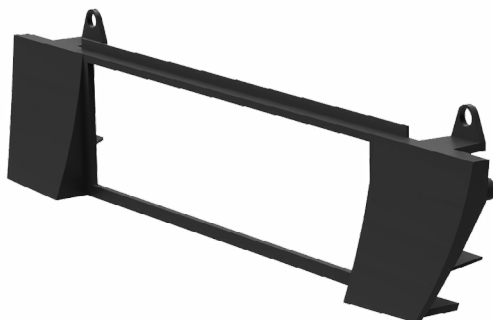

BMW-K0308

2003-2008

BMW

Z4

(For Vehicle Specifics See Pg 42)
S # 108

- Soft Texturized Rubber Coated High Grade ABS Plastic
- Precise Contour to Match Factory Dashboard
- Radio Trim Bezel
- Accommodates Single DIN Size Unit
- Illustrated Instructions for Easy Installation

Harness:

EURO-11010 / EURO-11009M

Antenna Adapter:

EURO-A106 / EURO-A107