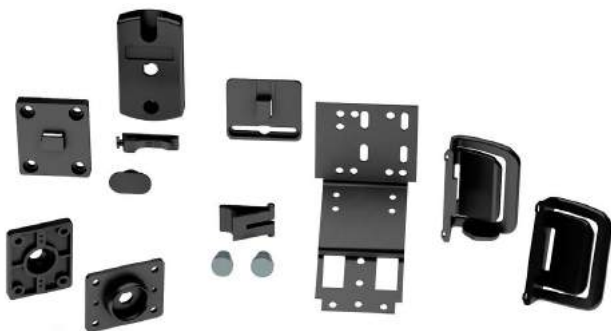

HOUSING. ADAPTERS. EXTENSIONS. BRACKETS

SP-DE65
Stackable 6 1/2" Speaker
Depth Extender
(1/2" Depth-Up)
S # 56

UABP-1212
12"x12"x1/8"
Universal ABS Black Panel
ABS Black Panel for Custom
Installation
Texture Front, Smooth Back
S # 40

UMB-555

Universal Mounting Bracket
Designed to Mount:
Portable GPS Devices, Satellite Radios, MP3 Players, Cell
Phones, RF Modulated Display,
XM Radio/CD Changer Display
S # 63