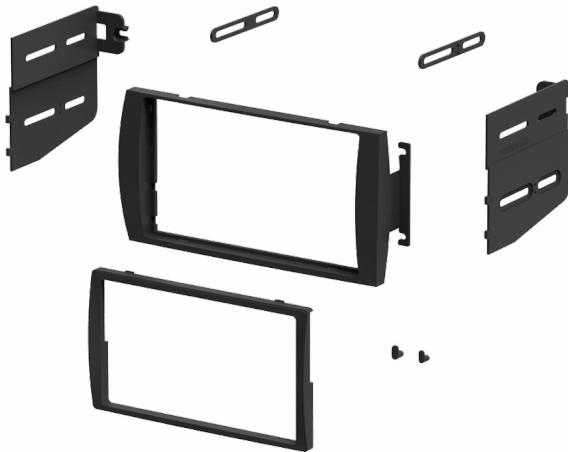

GM-K9699DD

1996-1999

Cadillac

(For Vehicle Specifics See Pg 47)
S # 116

- Soft Texturized Rubber Coated High Grade ABS Plastic
- Specially Designed Patent Pending Side Mount Brackets
- Precise Contour to Match Factory Dashboard
- Specifically Designed for Double DIN or Two Single DIN Units
- Includes One Double DIN Trim
- Illustrated Instructions for Easy Installation
- All Necessary Hardware Included

Harness:

GM-1346 / GM-1347M

Antenna Adapter:

GM-A16 / GM-A17