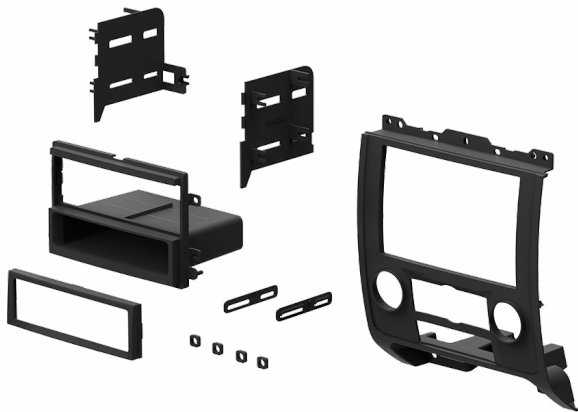

CAR STEREO MOUNTING DASH KITS

FM-K0811PB BLACK

FM-K0811PS SILVER

2008-2011

Ford
Mercury
Mazda

(For Vehicle Specifics See Pg 44)
FM-K0811PB S # 219
FM-K0811PS S # 220

- Soft Texturized Rubber Coated High Grade ABS Plastic
- Custom Molded Full Size Texturized Pocket
- Specially Designed Patent Pending Side Mount Brackets
- Precise Contour to Match Factory Dashboard
- Provides Custom Radio Install Appearance
- Accommodates Single DIN Size Unit
- Illustrated Instructions for Easy Installation
- All Necessary Hardware Included

Harness:

FD-45520 / FD-5521M

Antenna Adapter:

CHR-A16 / CHR-A17