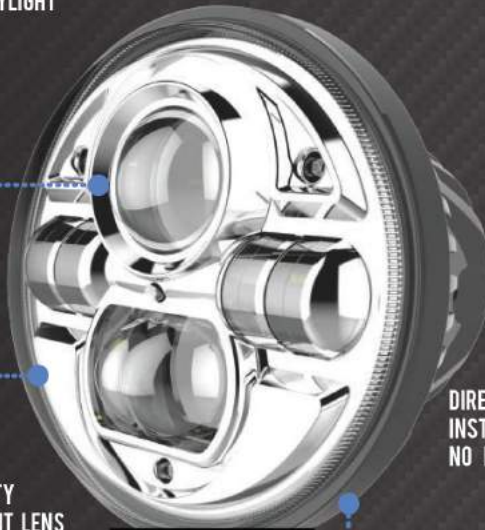

marquee[®]

PRODUCES A PURE
WHITE LIGHT SIMILAR
TO DAYLIGHT

HIGH QUALITY
GLASS FRONT LENS

MODEL # MQ-HL 770C

MOUNTING RING AND MATCHING
BEZEL INCLUDED

DIRECT PLUG & PLAY
INSTALLATION
NO MODIFICATIONS

LONG LIFE LEDs
THAT ARE SHOCK AND
VIBRATION RESISTANT