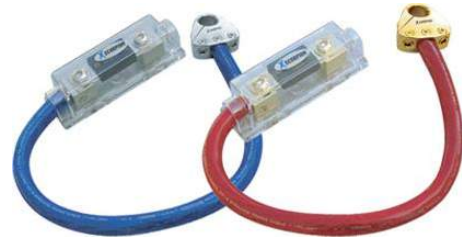

1/0 ga. ANL Cable Kits EXPERT LINK®

18" 1/0 ga. Power Cable with ANL In-Line Fuse Holder & Battery Terminal (Includes 200 AMP ANL Fuse) (Blister)

KOBL-BT 1/0 ga. 4214 x .127 mm Strand Count BLUE

KOR-BT 1/0 ga. 4214 x .127 mm Strand Count RED