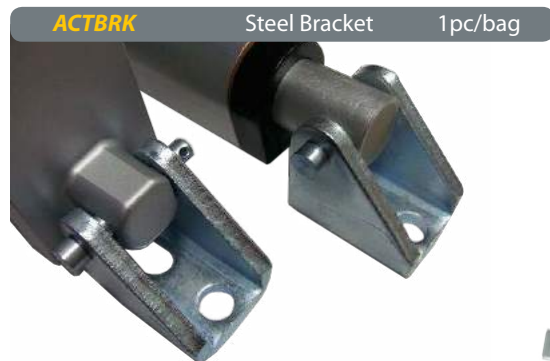

Hole to Hole Dimensions (INCHES)

STROKE LENGTH	2	4	6	8	10	12	18	24
COLLAPSED LENGTH	6.3	8.3	10.3	12.3	14.3	16.3	22.3	28.3
EXTENDED LENGTH	8.3	12.3	16.3	20.3	24.3	28.3	40.3	52.3

Linear Actuator Brackets

Steel bracket - 2pcs needed per Actuator.