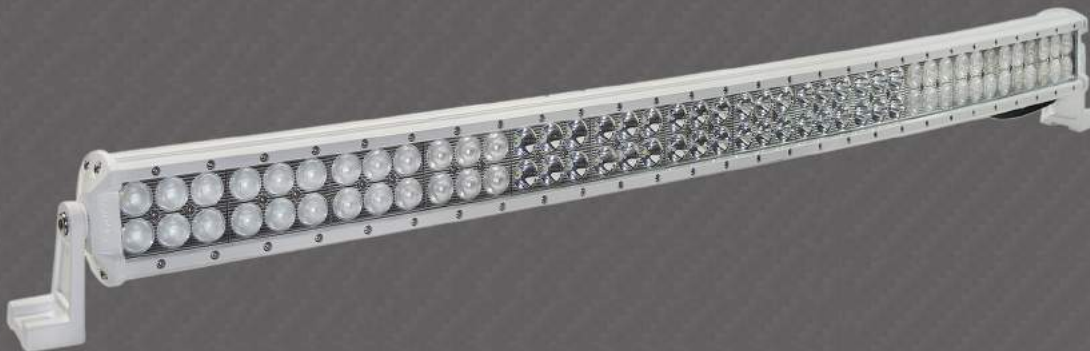

CURVED DUAL ROW CREE LED LIGHT BAR

MODEL

DESCRIPTION

MQ-CDR20C	20" 210W CURVED DUAL ROW CREE LED LIGHT BAR (COMBO)
MQ-CDR30C	30" 330W CURVED DUAL ROW CREE LED LIGHT BAR (COMBO)
MQ-CDR40C	40" 420W CURVED DUAL ROW CREE LED LIGHT BAR (COMBO)
MQ-CDR50C	50" 540W CURVED DUAL ROW CREE LED LIGHT BAR (COMBO)
MQ-CDR54C	54" 570W CURVED DUAL ROW CREE LED LIGHT BAR (COMBO)