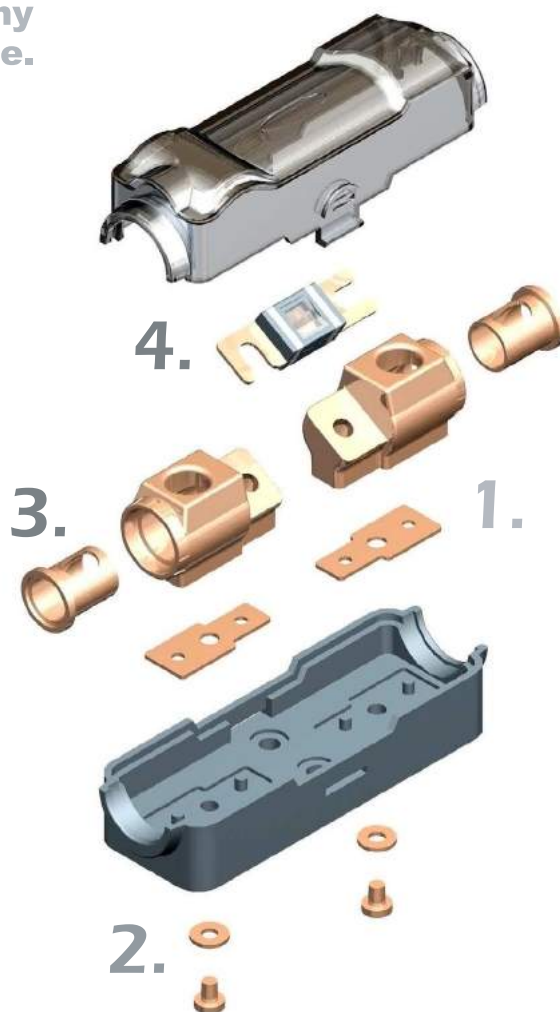

SMD Strip LED

55

Enclosures

Vented.....	56-58
Sealed.....	56-58
Bandpass.....	58
Vehicle Specific.....	59-64
Enclosure Accessory.....	65

Promotional Items

66

MINI ANL IN - LINE FUSE HOLDER

EXPERT LINK[®]

INTRODUCING THE SAFEST & SMALLEST ULTRA HIGH POWER FUSE HOLDER AVAILABLE

No longer is there a need for large space consuming power blocks. The new mini ANL allows power transfer to equal any other block, while using half the space. From single to quad outputs.