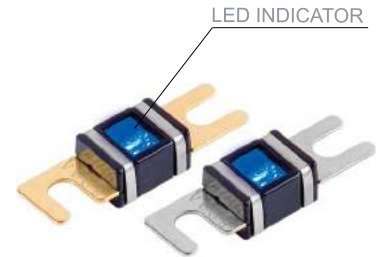

MINI ANL POWER DISTRIBUTION BLOCKS

INTRODUCING OUR NEWEST MINI ANL FUSE WITH LED INDICATOR, RANGING FROM 30 TO 300 AMP. THE EASY WAY TO BE SURE YOUR POWER IS FLOWING.

MINI ANL Power Distribution Blocks

MANL3024P	Three 0/2/4 ga. In. Two 4/8 ga. Out with Adapters	PLATINUM
MANL3024G	Three 0/2/4 ga. In. Two 4/8 ga. Out with Adapters	GOLD
MANL3034P	Three 0/2/4 ga. In. Three 4/8 ga. Out with Adapters	PLATINUM
MANL3034G	Three 0/2/4 ga. In. Three 4/8 ga. Out with Adapters	GOLD
MANL3044P	Three 0/2/4 ga. In. Four 4/8 ga. Out with Adapters	PLATINUM
MANL3044G	Three 0/2/4 ga. In. Four 4/8 ga. Out with Adapters	GOLD

Digital MINI ANL Power Distribution Blocks

DMANL3024P	Three 0/2/4 ga. In & Two 4/8 ga. Out with Adapters	PLATINUM
DMANL3024G	Three 0/2/4 ga. In & Two 4/8 ga. Out with Adapters	GOLD
DMANL3034P	Three 0/2/4 ga. In & Three 4/8 ga. Out with Adapters	PLATINUM
DMANL3034G	Three 0/2/4 ga. In & Three 4/8 ga. Out with Adapters	GOLD

NOTE: Each package includes one Input Adapter and all Output Adapters.

DIGITAL
MINI

ANL Your Source of Ultimate Technology
POWER DISTRIBUTION BLOCK