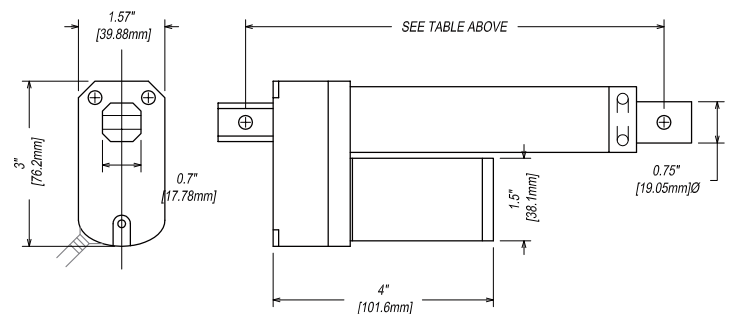

Hole to Hole Dimensions (INCHES)

STROKE LENGTH	2	4	6	8	10	12	18	24
COLLAPSED LENGTH	6.3	8.3	10.3	12.3	14.3	16.3	22.3	28.3
EXTENDED LENGTH	8.3	12.3	16.3	20.3	24.3	28.3	40.3	52.3

Linear Actuator Brackets

Steel bracket - 2pcs needed per Actuator.