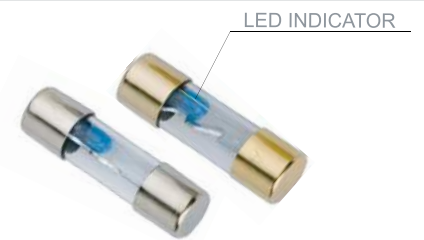

AGU Fuses with LED Indicator [5pcs / Blister]

AGU30PL	30 AMP	PLATINUM
AGU30GL	30 AMP	GOLD
AGU40PL	40 AMP	PLATINUM
AGU40GL	40 AMP	GOLD
AGU50PL	50 AMP	PLATINUM
AGU50GL	50 AMP	GOLD
AGU60PL	60 AMP	PLATINUM
AGU60GL	60 AMP	GOLD
AGU70PL	70 AMP	PLATINUM
AGU70GL	70 AMP	GOLD
AGU80PL	80 AMP	PLATINUM
AGU80GL	80 AMP	GOLD
AGU100PL	100 AMP	PLATINUM
AGU100GL	100 AMP	GOLD