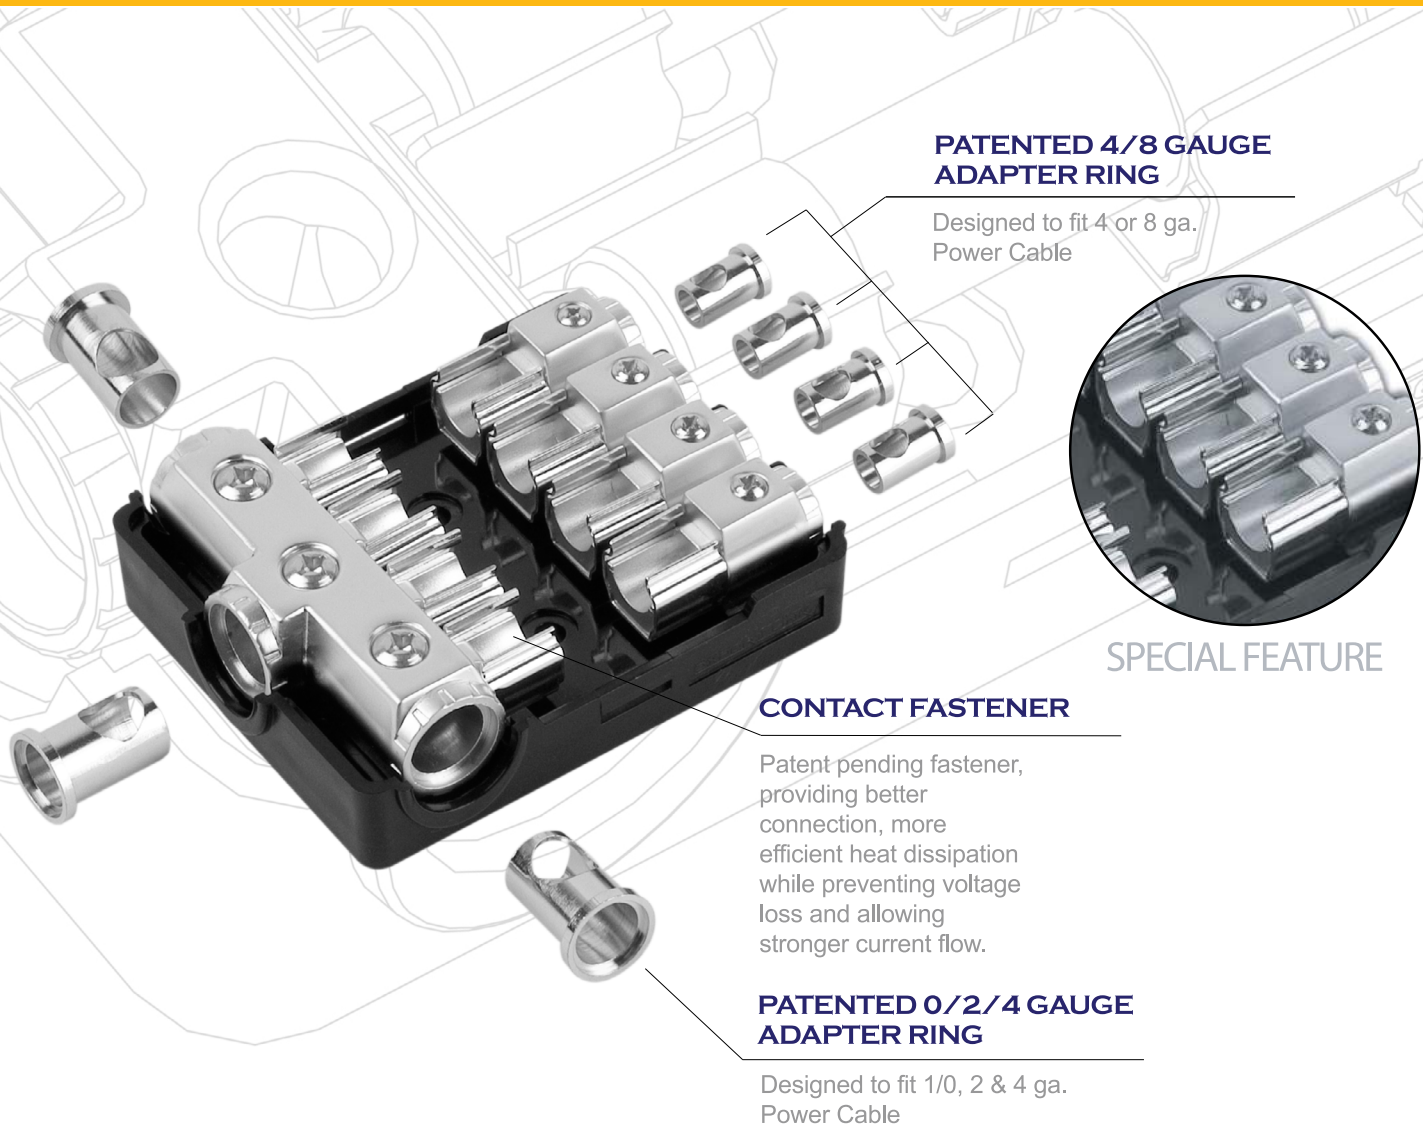

NOTE: Each package includes one Input Adapter and all Output Adapters.

DIGITAL
MINI

ANL Your Source of Ultimate Technology
POWER DISTRIBUTION BLOCK

AGU IN-LINE FUSE HOLDERS

PATENTED 4/8 GAUGE ADAPTER RING